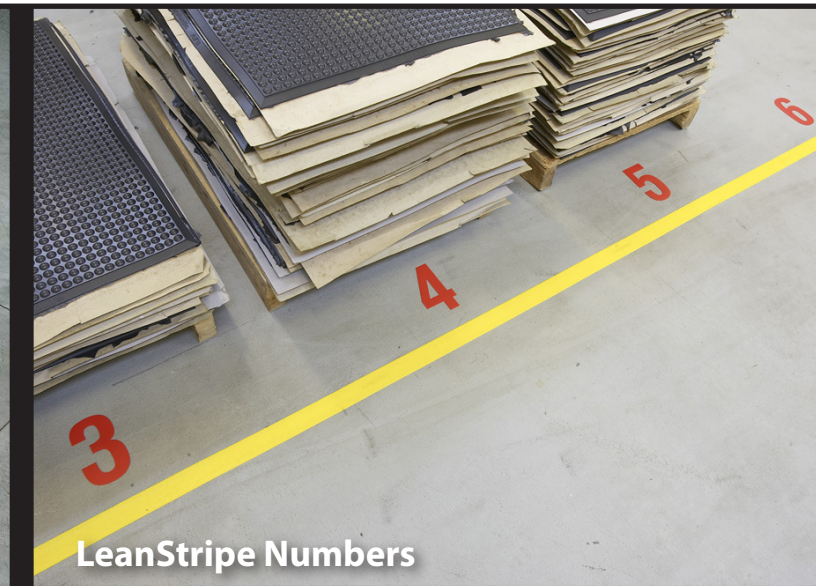

ERGOMAT.COM

5S Tools (Floor Signs, Aisle Striping, 5S Shapes)

LeanStripe is our lowest profile of all our floor marking tapes; creating a smooth floor and minimize side impacts to the tape itself, resulting in a longer life span. The strongest adhesion solution of the entire DuraStripe family.

LEANSTRIPE AISLE STRIPING:

- Lowest profile aisle striping
- No dry time, cure time or fumes
- Strongest striping adhesive
- Inline printing available
- Quicker install than painting
- Requires no costly specialized labor

Available Colors:

Available Roll Sizes:

- 2"x50"
- 3"x50"
- 4"x50"
- 6"x50"

LEANSTRIPES 5S SHAPES

- Lowest profile 5S shapes
- Available in an array of shapes and characters
- Strongest 5S Tool adhesive
- Custom sizes available
- Requires no costly specialized labor
- No dry time, cure time or fumes

LeanStripe Corners & Strips

LeanStripe Numbers

Available 5S Shapes:

Corners

Strips

Letters & Numbers

T's & X's

Arrows & Arrow Heads