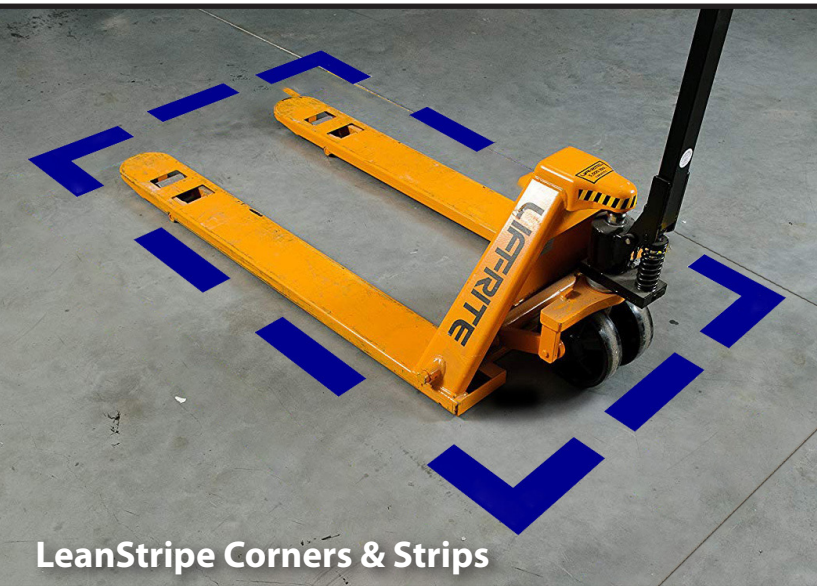

ERGOMAT.COM

5S Tools (Floor Signs, Aisle Striping, 5S Shapes)

LeanStripe is our lowest profile of all our floor marking tapes; creating a smooth floor and minimize side impacts to the tape itself, resulting in a longer life span. The strongest adhesion solution of the entire DuraStripe family.

LEANSTRIPE SAFETY SIGNAGE

STRONG BOND

NO MORE PAINTING

PEEL & STICK
INSTALLATION

HIGH VISIBILITY

CUSTOMIZABLE

LEANSTRIPE AISLE STRIPING

- Lowest profile 5S Tools
- Strong adhesive for tough floors
- Easy installation in seconds
- Quicker install than painting
- No dry time, cure time or fumes
- Requires no costly specialized labor
- Available in an array of sizes
- Custom messaging & sizes available
- Perfect for conveying safety messaging

Rev. 11/07/2022

LEANSTRIPE SAFETY SIGNAGE

- Custom sizes available up to 27.5" Wide
- Low profile prevents side hit damage
- Fully customizable safety messaging
- Strongest adhesive of any 5S tool

Easy Peel & Stick Installation Easy to Clean MicroTexture

Available Colors:

Available Roll Sizes:

- 2"x50"
- 3"x50"
- 4"x50"
- 6"x50"

LEANSTRIPES 5S SHAPES

- Lowest profile 5S shapes
- Available in an array of shapes and characters
- Strongest 5S Tool adhesive
- Custom sizes available
- Requires no costly specialized labor
- No dry time, cure time or fumes