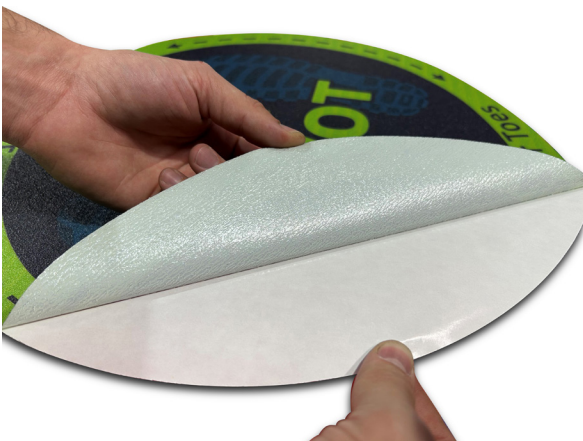

ERGOMAT.COM

5S Tools (Floor Signs, Aisle Striping, 5S Shapes)

LeanStripe is our lowest profile of all our floor marking tapes; creating a smooth floor and minimize side impacts to the tape itself, resulting in a longer life span. The strongest adhesion solution of the entire DuraStripe family.

Rev. 11/07/2022

LEANSTRIPE SAFETY SIGNAGE

- Custom sizes available up to 27.5" Wide
- Low profile prevents side hit damage
- Fully customizable safety messaging
- Strongest adhesive of any 5S tool

Easy Peel & Stick Installation Easy to Clean MicroTexture

LEANSTRIPE AISLE STRIPING:

- Lowest profile aisle striping
- No dry time, cure time or fumes
- Strongest striping adhesive
- Inline printing available
- Quicker install than painting
- Requires no costly specialized labor

Available Colors:

Available Roll Sizes:

- 2"x50"
- 3"x50"
- 4"x50"
- 6"x50"

LEANSTRIPES 5S SHAPES

- Lowest profile 5S shapes
- Available in an array of shapes and characters
- Strongest 5S Tool adhesive
- Custom sizes available
- Requires no costly specialized labor
- No dry time, cure time or fumes