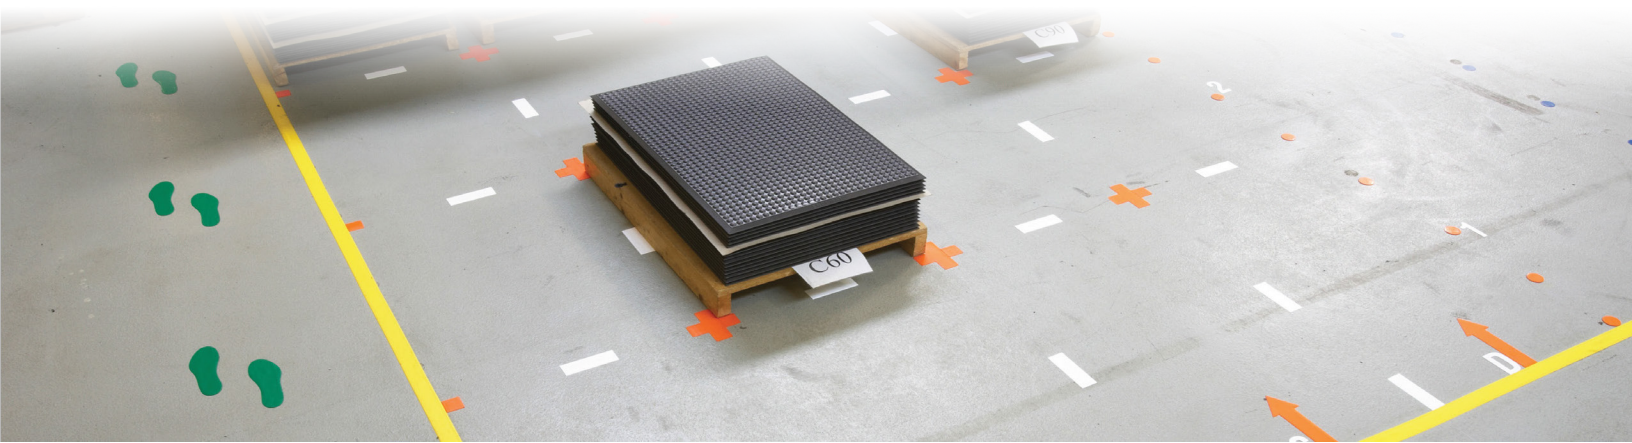

ERGOMAT.COM

5S Tools (Floor Signs, Aisle Striping, 5S Shapes)

LeanStripe is our lowest profile of all our floor marking tapes; creating a smooth floor and minimize side impacts to the tape itself, resulting in a longer life span. The strongest adhesion solution of the entire DuraStripe family.

LEANSTRIPE SAFETY SIGNAGE

STRONG BOND

NO MORE PAINTING

PEEL & STICK
INSTALLATION

HIGH VISIBILITY

CUSTOMIZABLE

LEANSTRIPE AISLE STRIPING

- Lowest profile 5S Tools
- Strong adhesive for tough floors
- Easy installation in seconds
- Quicker install than painting
- No dry time, cure time or fumes
- Requires no costly specialized labor
- Available in an array of sizes
- Custom messaging & sizes available
- Perfect for conveying safety messaging

Rev. 11/07/2022

LEANSTRIPE SAFETY SIGNAGE

- Custom sizes available up to 27.5" Wide
- Low profile prevents side hit damage
- Fully customizable safety messaging
- Strongest adhesive of any 5S tool

Easy Peel & Stick Installation Easy to Clean MicroTexture

Available Colors:

Available Roll Sizes:

- 2"x50"
- 3"x50"
- 4"x50"
- 6"x50"

LEANSTRIPES 5S SHAPES

- Lowest profile 5S shapes
- Available in an array of shapes and characters
- Strongest 5S Tool adhesive
- Custom sizes available
- Requires no costly specialized labor
- No dry time, cure time or fumes